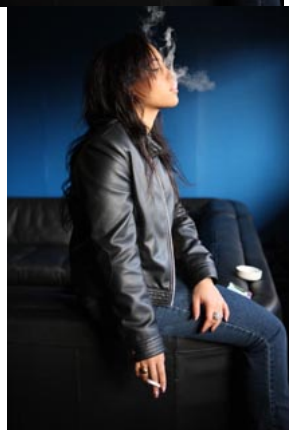

May - June 2011

Written by Smoke Signals
Sunday, 01 May 2011 03:57 -

Crystle - photographed exclusively for us by Tony P.

SMOKE SIGNALS MAGAZINE - May - June 2011

May - June 2011

Written by Smoke Signals
Sunday, 01 May 2011 03:57 -